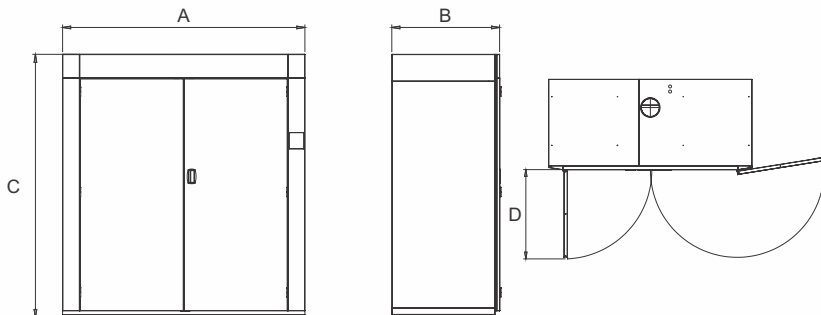

Optional Features

- Racks for gloves
- Racks for boots
- Racks for garments