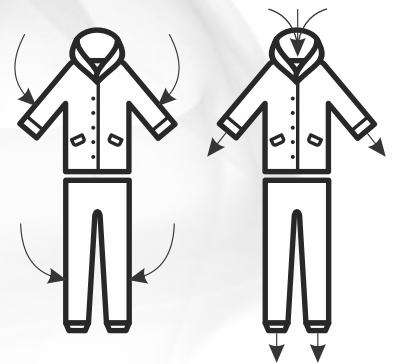

Standard Features

- Dries from the inside and outside
- Programmable control
- Handles 6 overalls
- Gentle drying
- Interior lighting
- Detachable hangers